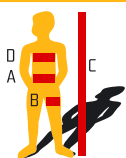

| | type of buckles | black version | code | size | weight M/L [g] | waist [cm/in] | leg loops [cm/in] | height [cm] | |
|---|-----------------|---------------|-----------|-----------|----------------|----------------|-------------------|-------------|---------|
| EXPERT II  | standard | yes | W0044BR02 | S | 2130 | 55-80 / 22-31 | 45-60 / 18-24 | 150-170 | |
| | | yes | W0044BR03 | M/L | | 75-100 / 29-39 | 50-75 / 19-29 | 160-180 | |
| | | yes | W0044BR05 | XL | | 85-130 / 33-51 | 50-75 / 19-29 | 175-205 | |
| | speed | yes | W0045BR02 | S | 2430 | 55-80 / 22-31 | 45-60 / 18-24 | 150-170 | |
| | | yes | W0045BR03 | M/L | | 75-100 / 29-39 | 50-75 / 19-29 | 160-180 | |
| | | yes | W0045BR05 | XL | | 85-130 / 33-51 | 50-75 / 19-29 | 175-205 | |
| | steel speed | no | W0070BR02 | S | 2730 | 55-80 / 22-31 | 45-60 / 18-24 | 150-170 | |
| | | no | W0070BR03 | M/L | | 75-100 / 29-39 | 50-75 / 19-29 | 160-180 | |
| | | no | W0070BR05 | XL | | 85-130 / 33-51 | 50-75 / 19-29 | 175-205 | |
| PROFI WORKER  | standard | yes | W0041BR02 | S | 1720 | 55-80 / 22-31 | 45-60 / 18-24 | 150-170 | |
| | | yes | W0041BR03 | M/L | | 75-100 / 29-39 | 50-75 / 19-29 | 160-180 | |
| | | yes | W0041BR05 | XL | | 85-130 / 33-51 | 50-75 / 19-29 | 175-205 | |
| | speed | yes | W0042BR02 | S | 2030 | 55-80 / 22-31 | 45-60 / 18-24 | 150-170 | |
| | | yes | W0042BR03 | M/L | | 75-100 / 29-39 | 50-75 / 19-29 | 160-180 | |
| | | yes | W0042BR05 | XL | | 85-130 / 33-51 | 50-75 / 19-29 | 175-205 | |
| SEAMASTER II  | mix | no | W0058BR03 | M/L | 1700 | 75-100 / 29-39 | 50-75 / 19-29 | 160-180 | |
| | | no | W0058BR05 | XL | | 85-130 / 33-51 | 50-75 / 19-29 | 175-205 | |
| ENERGETIC  | mix | no | W0051BR03 | M/L | 3350 | 80-110/31-43 | 50-75/20-29 | 160-180 | |
| | | no | W0051BR05 | XL | | 100-130/39-51 | 50-75/20-29 | 175-205 | |
| TECHNIC  | standard | yes | W0063BB02 | S | 1620 | 55-80/22-31 | 45-60/18-24 | 150-170 | |
| | | | | W0063BB03 | | M/L | 75-100/29-39 | 50-75/20-29 | 160-180 |
| | | | | W0063BB05 | | XL | 85-130/33-51 | 50-75/20-29 | 175-205 |
| | speed steel | yes | W0064BB02 | S | 2450 | 55-80/22-31 | 45-60/18-24 | 150-170 | |
| | | | | W0064BB03 | | M/L | 75-100/29-39 | 50-75/20-29 | 160-180 |
| | | | | W0064BB05 | | XL | 85-130/33-51 | 50-75/20-29 | 175-205 |
| TARZAN  | mix | no | W0050BR01 | XS-S | 1530 | 50-80 / 20-31 | 45-60 / 18-24 | 145-165 | |
| | | no | W0050BR02 | M-XL | | 70-130 / 27-51 | 50-75 / 19-29 | 160-205 | |